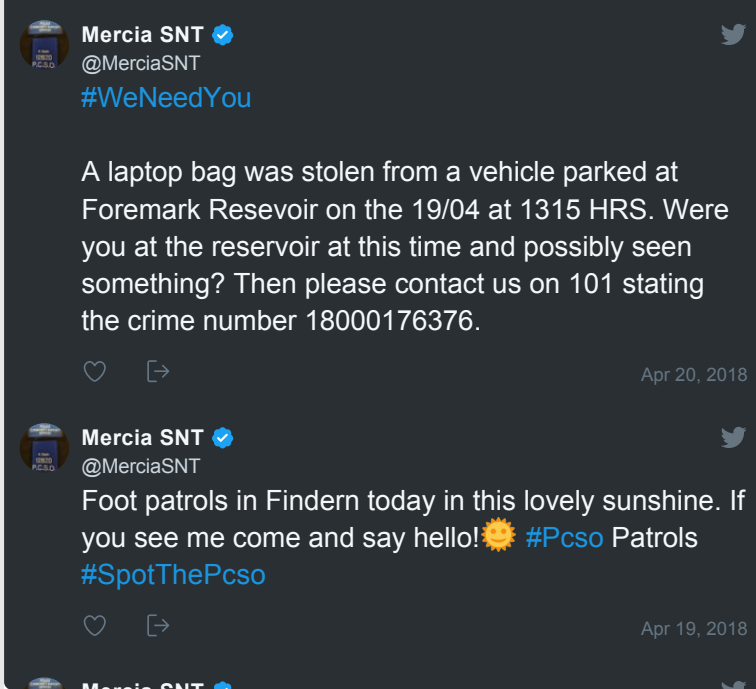

SAFER NEIGHBOURHOOD EVENTS

Find out where and when your Safer Neighbourhood team are holding public events.

CRIME INFORMATION

Crime mapping allows us to show you where crime is happening at a local level, so we can better engage with our communities and help them determine how best to police the area they live in.

Find out the information about your area on the [police.uk crime mapping website](#).