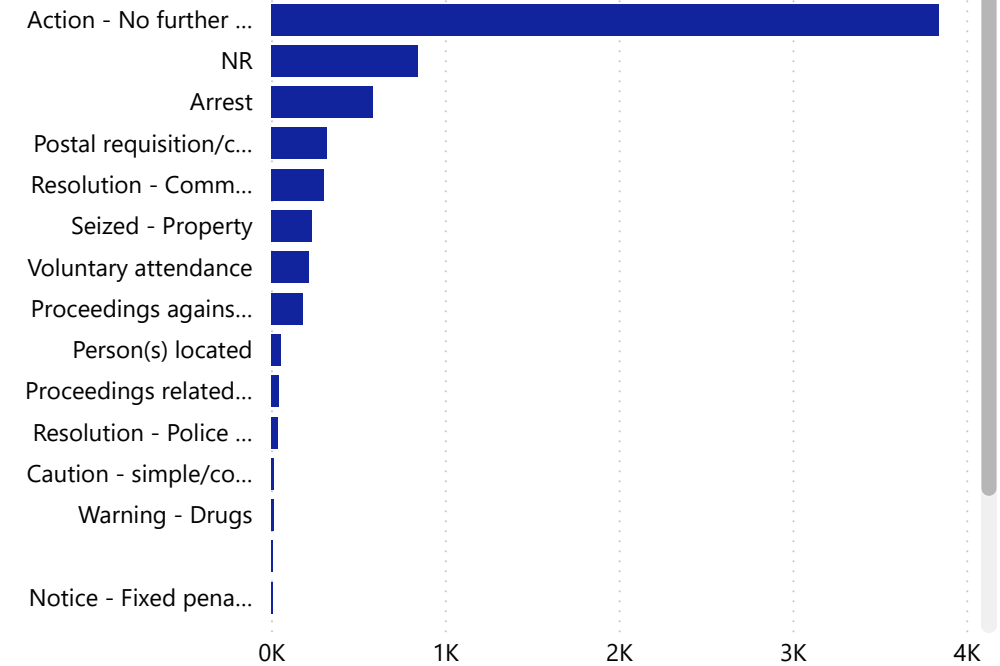

Primary Outcome