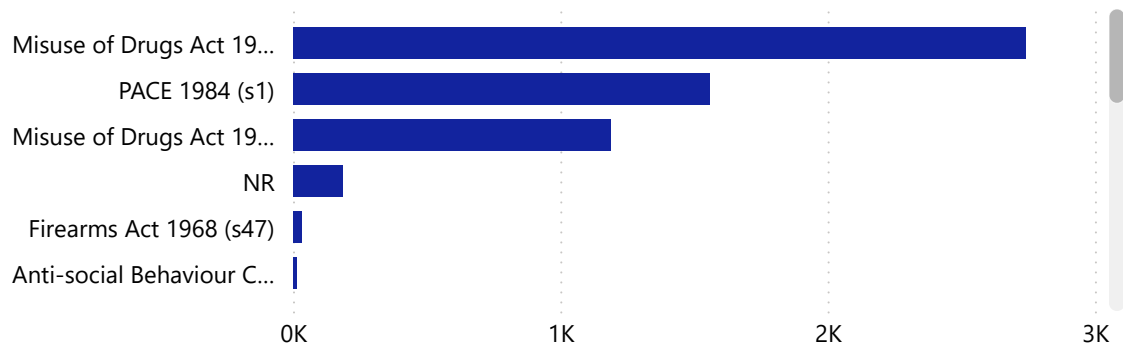

Search Legal Power