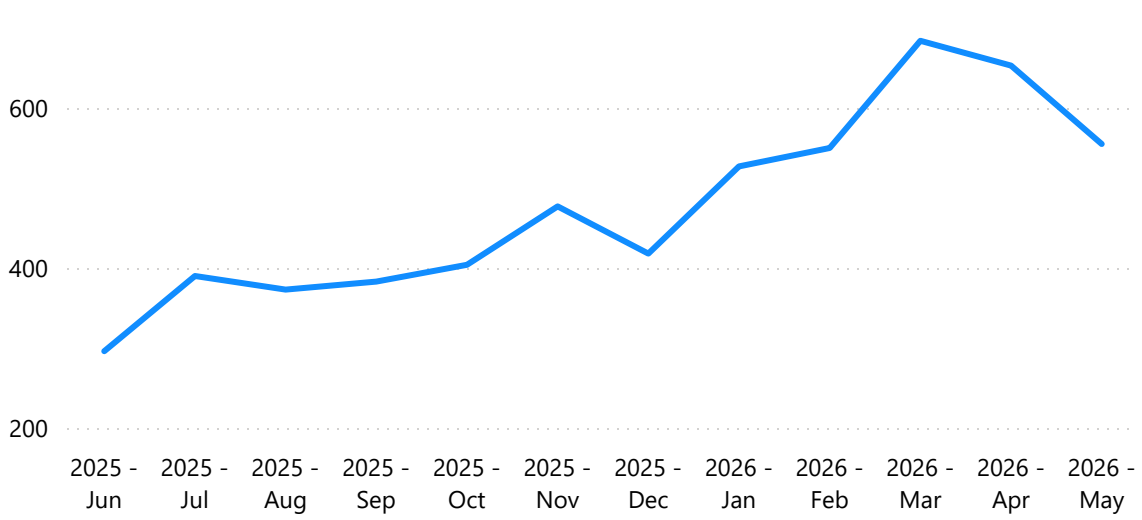

### Overall Trends

**171**

Strip Searches

**3955**

Searched Persons

**2.3**

B.A.M.E Rate

**2 %**