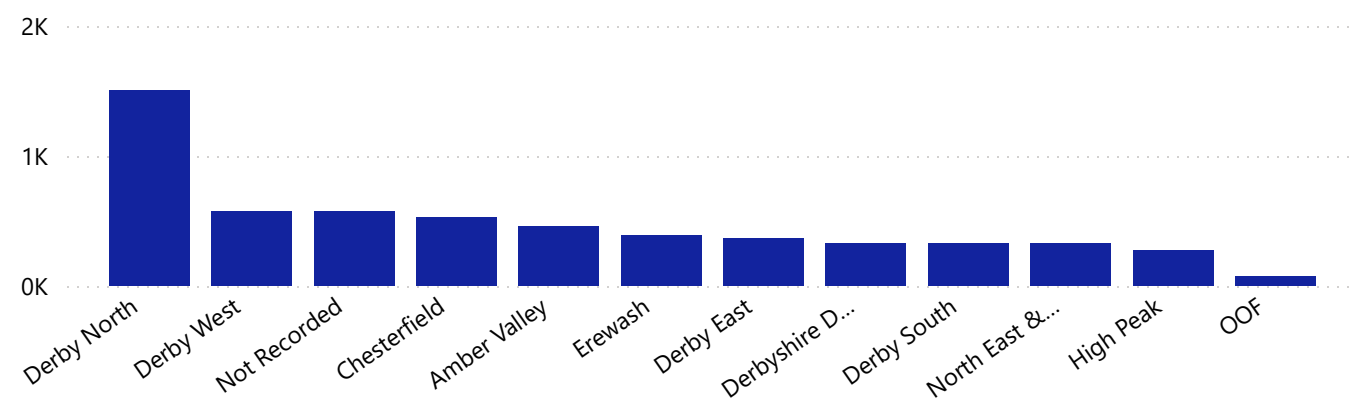

Number of Stop Searches by Section