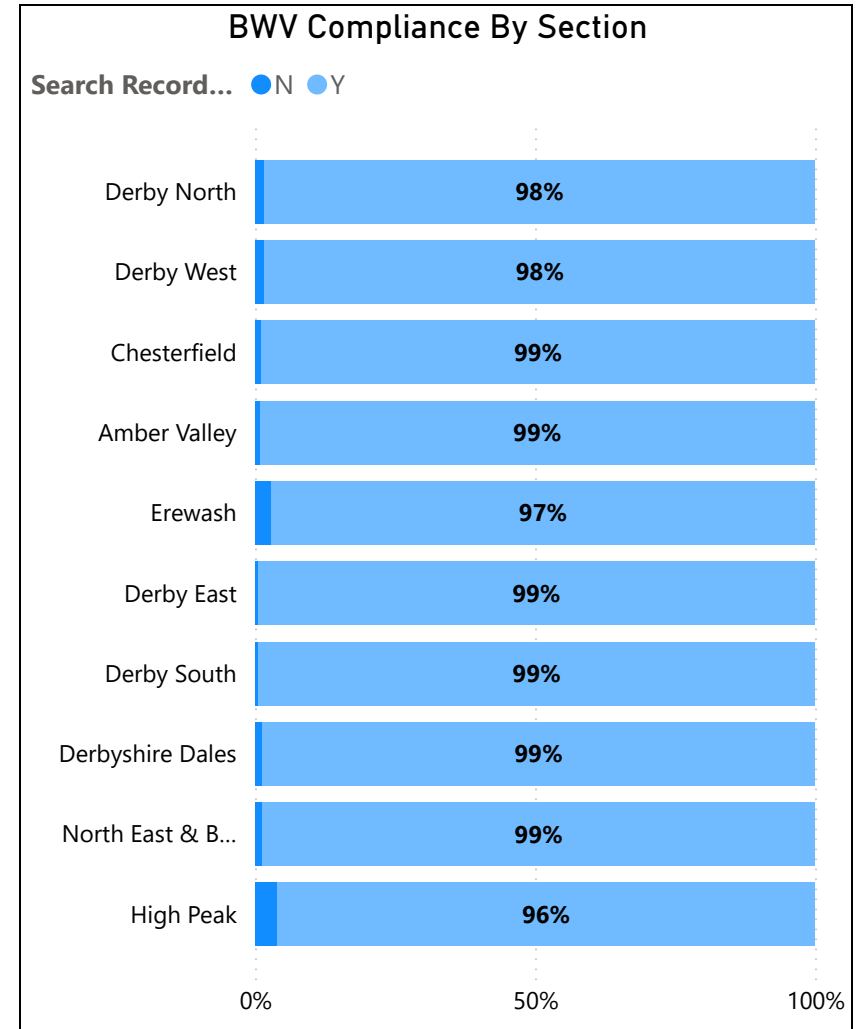

### Overall Trends

**171**

Strip Searches

**3955**

Searched Persons

**2.3**

B.A.M.E Rate

**2 %**

### Search Reason

### Search Legal Power

### Number of Stop Searches by Section