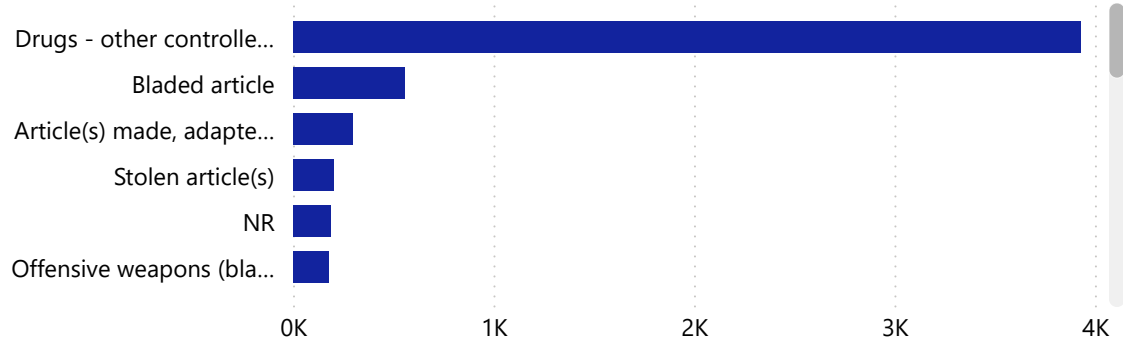

Search Reason